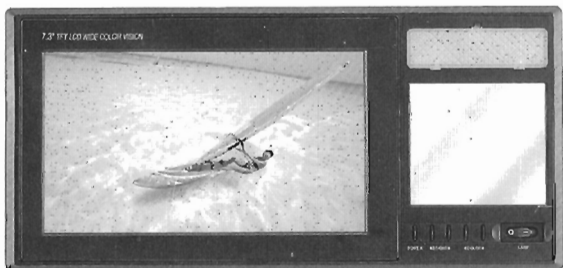

USER'S MANUAL

7.3" TFT LCD COLOR MONITOR (MIRROR SUN VISOR)

1. SPECIFICATION

OPTICAL

- SCREEN SIZE ----- 7.3" Diagonal
- DISPLAY FORMAT ----- 1440(H) × 234(V)
- COLOR CONFIGURATION ----- RGB Stripe
Composite Sync.
- DOT PITCH ----- 0.108(H) × 0.075(V)
- VIEWING ANGLE ----- 120° (H) × 40° (V)

ELECTRICAL

COLOR SYSTEM	NTSC	PAL
VIDEO INPUT	1 Vp-p, 75ohm	
HORI. FREQUENCY	5.734KHz	15.625KHz
VERT. FREQUENCY	60Hz	50Hz
POWER CONSUMPTION	DC12V 600mA MAX 7.5VA	

※ This is only for NTSC system.

2. FCC CAUTION